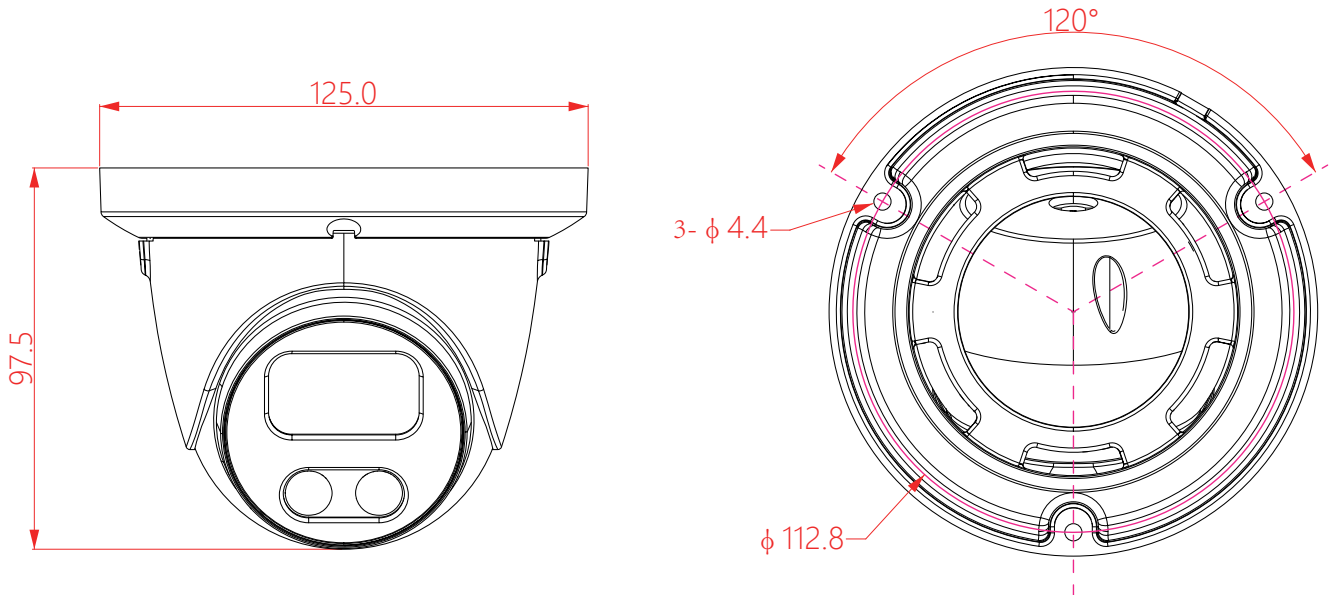

Lens

Focal Length & FOV	2.8 mm, horizontal FOV 106°, vertical FOV 56°, diagonal FOV 127° 4 mm, horizontal FOV 80°, vertical FOV 56°, diagonal FOV 107° 6 mm, horizontal FOV 54°, vertical FOV 29°, diagonal FOV 62°
Lens Type	Fixed focal lens, 2.8, 4 and 6 mm optional
Focus Control	Fixed
Aperture	F1.6
Pixels	3MP

Smart Phone	iPhone, Android
AI Function	
Intelligent Analysis	Intrusion Detetion(based on human and Vehicle Detection), Motion Detection(supports the detection based on human movement)
Camera Features	
Day/Night	Color/ B&W (IR-CUT)
Image Config	Saturation/Brightness/Contrast/Sharpness, Mirror, 3D NR, White Balance, Anti Flicker, Video Tampering, HLC
Full Color	N/A
Corridor Pattern	N/A
Defog Mode	N/A
ROI	Support
BLC	Support
WDR	120dB
Motion Detection	Support(support enable the detection based on human and Vehicle movement)
Privacy Masking	3 Rectangular Zone
Recording Mode	NVR/CMS/Web
Language	Chinese Simplified, Chinese Traditional, English, Korean, Polish, French, Japanese, Spanish, Portuguese, Italian, Hebrew, Ukrainian, Arabic, Vietnamese, Thai, Hungarian, Czech
Interface	
Audio	Default: Without Option: Built in Mic Option: Audio In Option: Audio I/O
Alarm	N/A
SD Card Slot	Default: Without Option: External SD card slot (Max 512GB)
RS485	N/A
General	
Housing	Metal, IP67
Anti-cut Bracket	NO
IR Cut Filter	YES
Operation Temperature	-30℃ ~ +80℃ RH95% Max
Storage Temperature	-30℃ ~ +80℃ RH95% Max
Power Source	DC12V±10%, 700mA
Dimension	∅ 125 x 90.2(H) mm
Weight (N.W./G.W.)	Approx. 508 g / Approx. 682 g

Dimensions (mm)

Optional Accessories

B245
Side Bracket